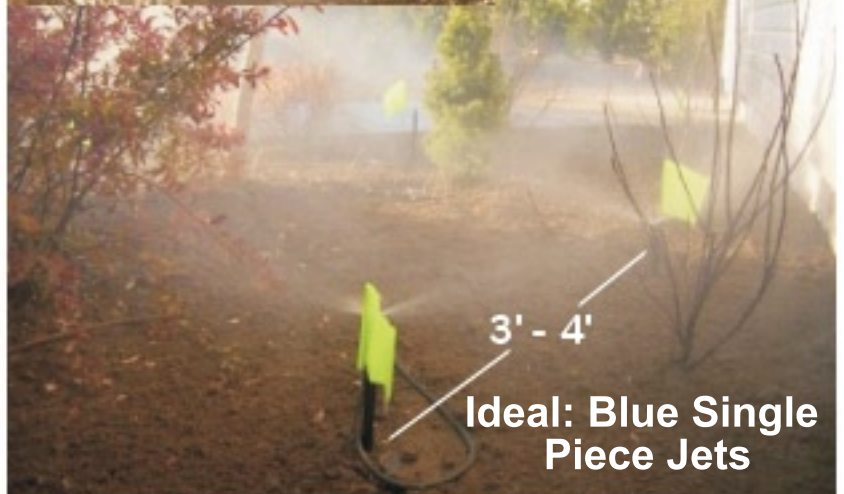

# Install Micro-Spray

[www.irrigationdepot.ca](http://www.irrigationdepot.ca)

1/2" Poly pipe DR-67346  
or 3/4" OP-37382

Punch O-42315

1/4" Distribution Tubing  
DR-67300

1/4" Elbow  
DR-40295

Micro Spray  
(your choice)

Stake Adapter  
DR-41005

12" Stake  
HP-STAKE12

Important:  
Flush the line before  
installing  
the single piece jet

Single Piece Jets  
DR-15425  
DR-15445

3' - 4'  
Ideal: Blue Single  
Piece Jets