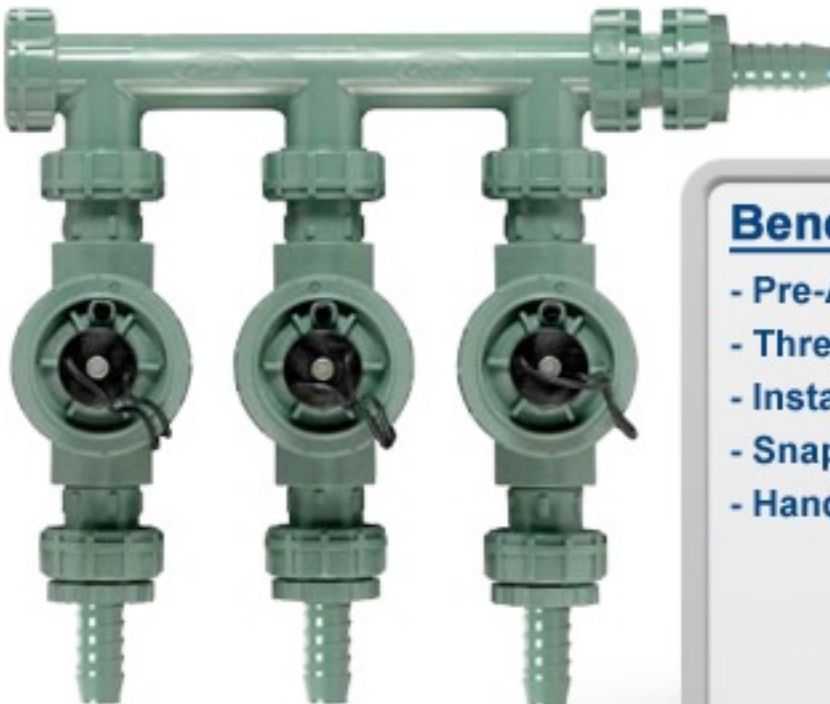

# Connecting to a 3/4" Water Service Line

**Water toward**  
**Pre-Assembled**  
**Manifold**  
OV-91207

**3/4" or 1"**  
**Main Irrigation**  
**Line**

## Benefits:

- Pre-Assembled Manifold
- Threaded Easy-to-Access Jar-Top Lid
- Installs in minutes
- Snap Wire Connection
- Hand tighten; no tools required